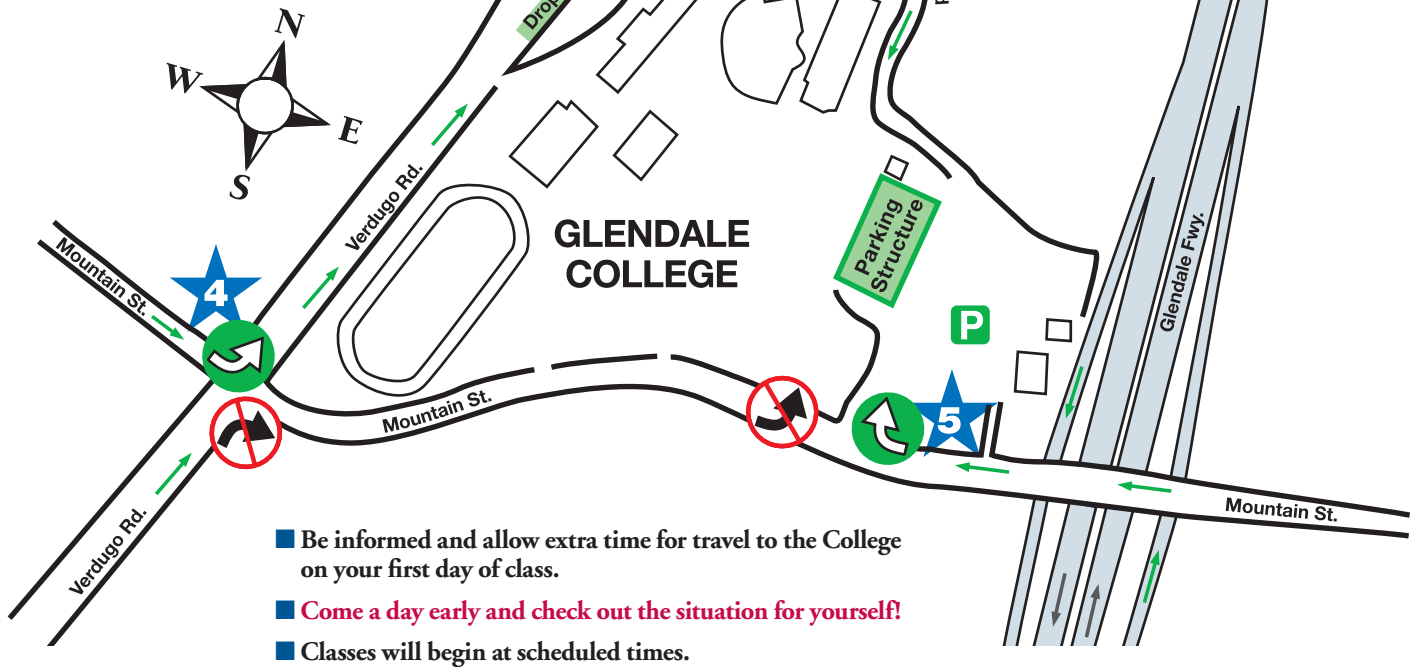

GCC Parking Structure Access Alert

Construction on Mountain Street will temporarily affect entrance into the new parking structure. Use one of these five easy routes.

Parking Permit Required.

Five easy ways to access the new parking structure... (parking permit required)

1. Southbound on Cañada Blvd. – turn left on Towne Ave. – cross Verdugo Rd. and take perimeter road to parking structure.
2. Southbound on Verdugo Rd. – turn left on Towne Ave. (signal @ beginning of campus) – take perimeter road to parking structure.
3. Northbound on Verdugo Rd. – turn right on Towne Ave. (signal @ end of campus) – take perimeter road to parking structure.
4. Eastbound on Mountain St. – turn left at Verdugo Rd. – turn right on Towne Ave. (signal @ end of campus) – take perimeter road to parking structure.
5. Westbound on Mountain St. – turn right into parking structure.

or... leave your car at home

- Take the Glendale Beeline or Metro bus line: www.glendalebeeline.com, www.mta.net
- Have a family member or friend drop you off in front of campus
- Carpool with your friends

For more information click on **GCC Parking Structure Alert** at www.glendale.edu

Thank you for your patience.