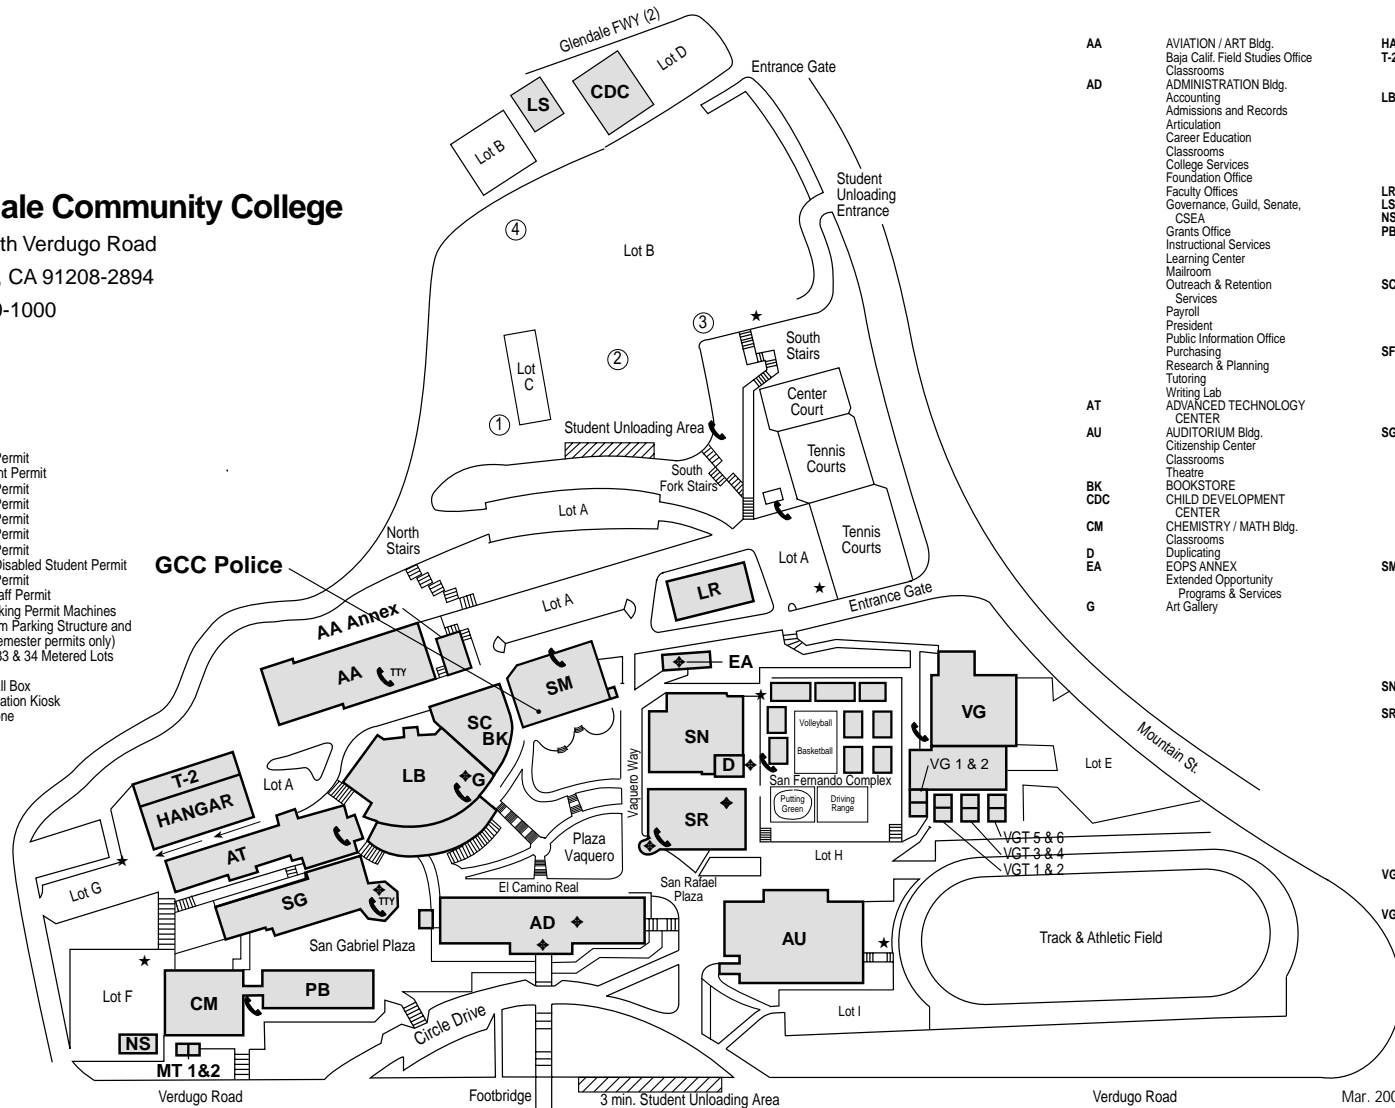

Glendale Community College

1500 North Verdugo Road
Glendale, CA 91208-2894
(818) 240-1000

PARKING:

- LOT A Staff Permit
- LOT B Student Permit
- LOT C Staff Permit
- LOT D Staff Permit
- LOT E Staff Permit
- LOT F Staff Permit
- LOT G Staff Permit
- LOT H Staff/Disabled Student Permit
- LOT I Staff Permit
- Circle Drive Staff Permit
- 1-4 Hourly Parking Permit Machines
- Civic Auditorium Parking Structure and LOT 31 (Semester permits only)
- LOTS 30, 32, 33 & 34 Metered Lots

- ★ Emergency Call Box
- ★ Student Information Kiosk
- ☎ Public Telephone

- AA AVIATION / ART Bldg.
  Baja Calif. Field Studies Office
  Classrooms
- AD ADMINISTRATION Bldg.
  Accounting
  Admissions and Records
  Articulation
  Career Education
  Classrooms
  College Services
  Foundation Office
  Faculty Offices
  Governance, Guild, Senate,
  CSEA
  Grants Office
  Instructional Services
  Learning Center
  Mailroom
  Outreach & Retention
  Services
  Payroll
  President
  Public Information Office
  Purchasing
  Research & Planning
  Tutoring
  Writing Lab
  ADVANCED TECHNOLOGY
  CENTER
- AT AUDITORIUM Bldg.
  Citizenship Center
  Classrooms
  Theatre
- BK BOOKSTORE
- CDC CHILD DEVELOPMENT
  CENTER
- CM CHEMISTRY / MATH Bldg.
  Classrooms
- D Duplicating
- EA EOPS ANNEX
  Extended Opportunity
  Programs & Services
  Art Gallery
- G

- HANGAR AVIATION HANGAR
- T-2 Facilities
  Maintenance
  Receiving
- LB LIBRARY Bldg.
  Art Gallery
  Classrooms
  Faculty Offices
  Information & Technology Services
  Library Services
  Media Services
- LR LOS ROBLES Culinary Arts
- LS LIFE SKILLS Bldg.
- NS North Science Trailer
- PB PB Bldg.
  Classrooms
  Geology
  Physics
- SC J WALTER SMITH STUDENT CENTER
  Student Affairs
  AS Offices
  Bookstore
  Conference Center
  SAN FERNANDO Complex
- SF Assessment
  Classrooms
  CalWORKs
  Financial Aid
  Nursing Programs
  SAN GABRIEL Bldg.
  Classrooms
  Biology
  Computer Labs
  Credit ESL
  Disabled Students High Tech Center
  Faculty Offices
  Photography
  Snack Bar
  TV Production
- SM SIERRA MADRE Bldg.
  AmeriCorps
  Cafeteria
  Human Resources
  Police Department
  Scholars Garret
  Service Learning Center
  Snack Bar
  Staff Development
  SIERRA NEVADA GYM
  Dance Studio
  SAN RAFAEL Bldg.
  Adult Re-Entry Center
  Career Center
  Classrooms
  Counseling Center
  Disabled Student Center
  Health Services
  International Students Office
  Kreider Hall
  Placement Center
  Student Computer Center
  Transfer Center
  VERDUGO GYM
  VG 1&2-Aerobics &
  Weight Room
  VERDUGO GYM Trailers
  1-4, 6-Classrooms
  5-Faculty Offices
- VG
- VGT