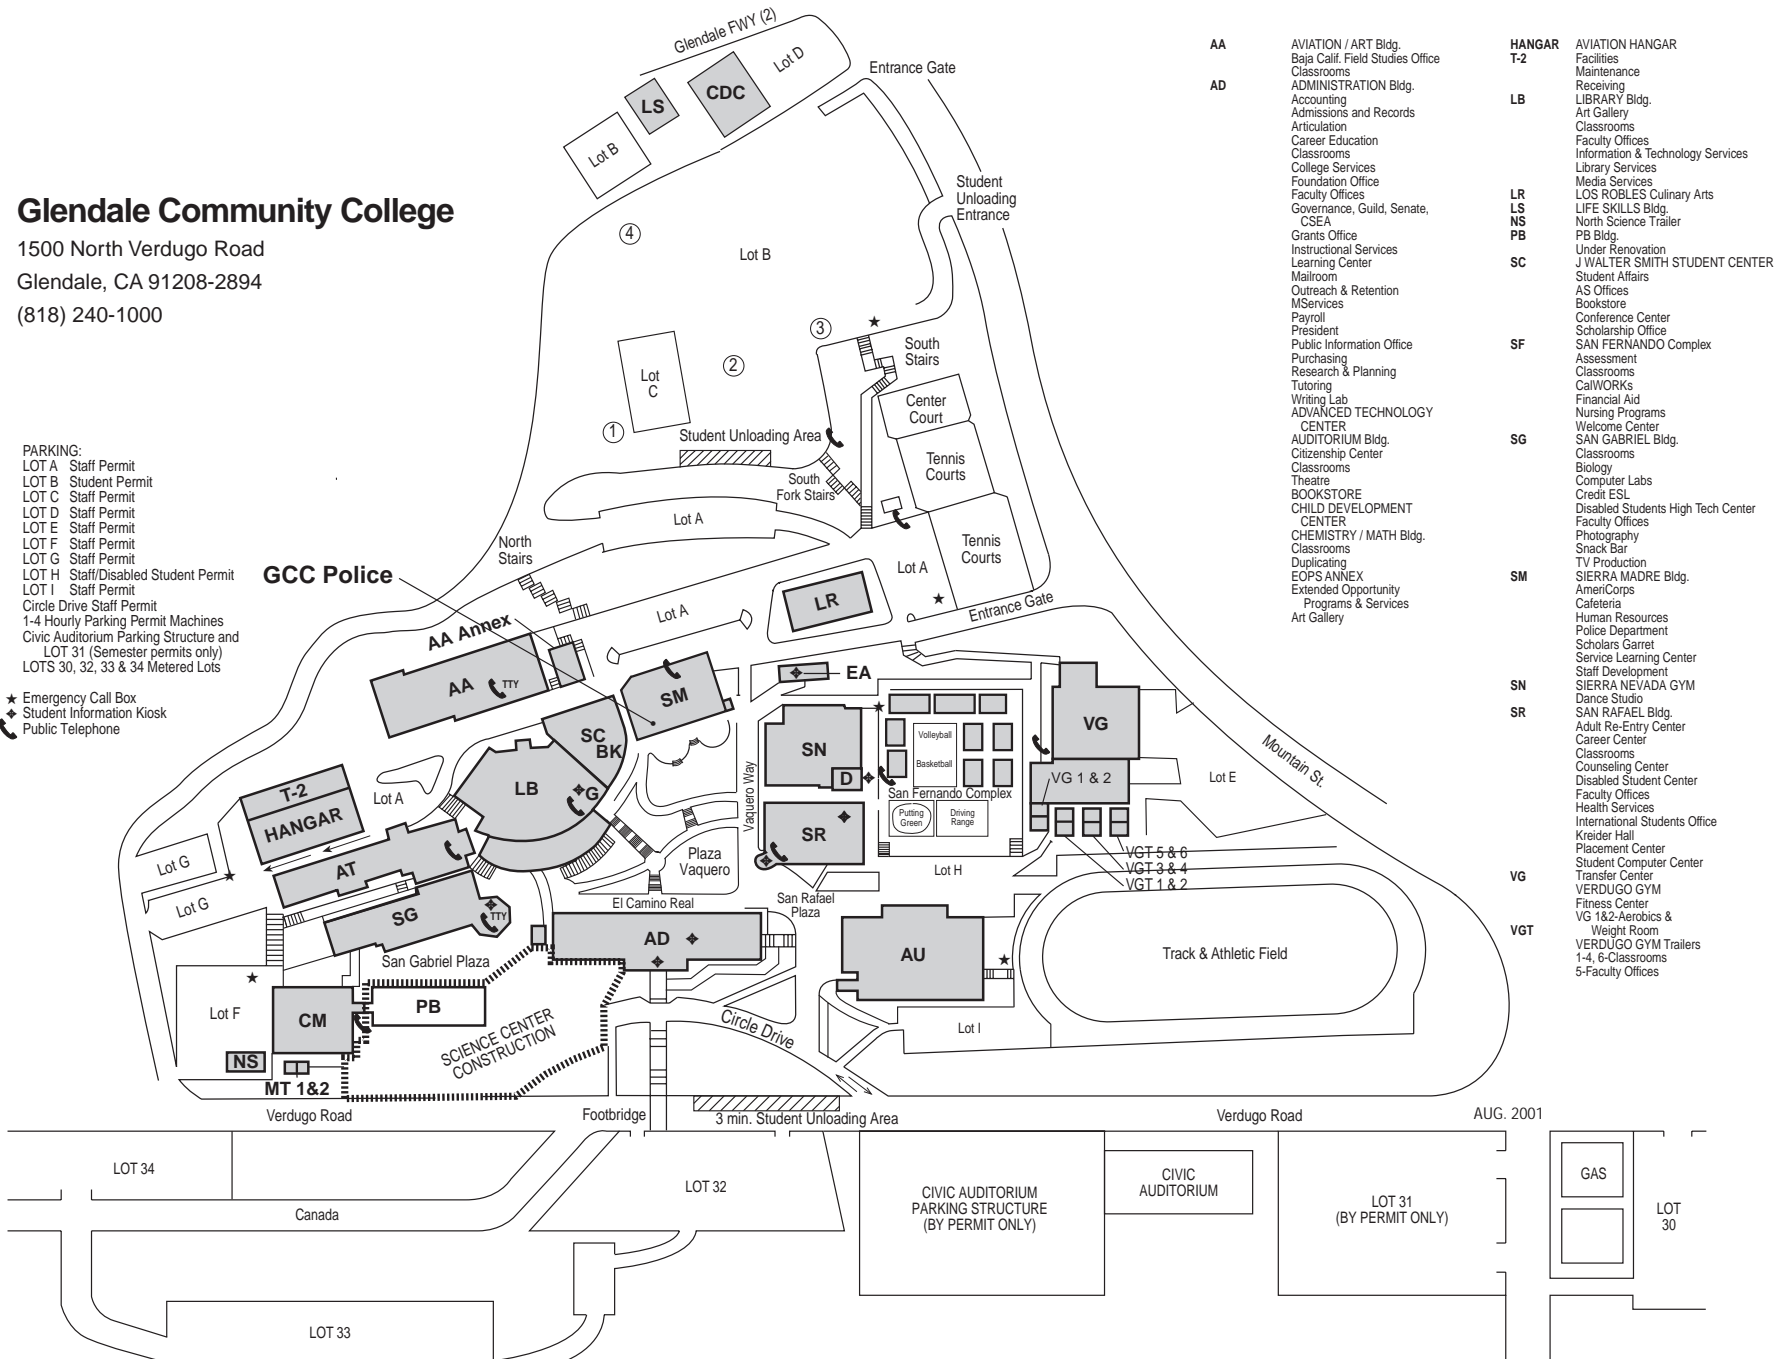

Glendale Community College

1500 North Verdugo Road
Glendale, CA 91208-2894
(818) 240-1000

1. **PARKING:**
   LOT A Staff Permit
   LOT B Student Permit
   LOT C Staff Permit
   LOT D Staff Permit
   LOT E Staff Permit
   LOT F Staff Permit
   LOT G Staff Permit
   LOT H Staff/Disabled Student Permit
   LOT I Staff Permit
   Circle Drive Staff Permit
   1-4 Hourly Parking Permit Machines
   Civic Auditorium Parking Structure and
   LOT 31 (Semester permits only)
   LOTS 30, 32, 33 & 34 Metered Lots

- ★ Emergency Call Box
- Student Information Kiosk
- ☎ Public Telephone

- **AA** AVIATION / ART Bldg.
  Baja Calif. Field Studies Office
  Classrooms
- **AD** ADMINISTRATION Bldg.
  Accounting
  Admissions and Records
  Articulation
  Career Education
  Classrooms
  College Services
  Foundation Office
  Faculty Offices
  Governance, Guild, Senate,
  CSEA
  Grants Office
  Instructional Services
  Learning Center
  Mailroom
  Outreach & Retention
  N/Services
  Payroll
  President
  Public Information Office
  Purchasing
  Research & Planning
  Tutoring
  Writing Lab
  ADVANCED TECHNOLOGY
  CENTER
  AUDITORIUM Bldg.
  Citizenship Center
  Classrooms
  Theatre
  BOOKSTORE
  CHILD DEVELOPMENT
  CENTER
  CHEMISTRY / MATH Bldg.
  Classrooms
  Duplicating
  EOPS ANNEX
  Extended Opportunity
  Programs & Services
  Art Gallery

- **HANGAR** AVIATION HANGAR
- **T-2** Facilities
  Maintenance
  Receiving
- **LB** LIBRARY Bldg.
  Art Gallery
  Classrooms
  Faculty Offices
  Information & Technology Services
  Library Services
  Media Services
- **LR** LOS ROBLES Culinary Arts
- **LS** LIFE SKILLS Bldg.
- **NS** North Science Trailer
- **PB** PB Bldg.
- **SC** Under Renovation
  J WALTER SMITH STUDENT CENTER
  Student Affairs
  AS Offices
  Bookstore
  Conference Center
  Scholarship Office
- **SF** SAN FERNANDO Complex
  Assessment
  Classrooms
  CallWORKS
  Financial Aid
  Nursing Programs
  Welcome Center
- **SG** SAN GABRIEL Bldg.
  Classrooms
  Biology
  Computer Labs
  Credit ESL
  Disabled Students High Tech Center
  Faculty Offices
  Photography
  Snack Bar
- **SM** TV Production
  SIERRA MADRE Bldg.
  AmeriCorps
  Cafeteria
  Human Resources
  Police Department
  Scholars Garret
  Service Learning Center
  Staff Development
- **SN** SIERRA NEVADA GYM
- **SR** Dance Studio
  SAN RAFAEL Bldg.
  Adult Re-Entry Center
  Career Center
  Classrooms
  Counseling Center
  Disabled Student Center
  Faculty Offices
  Health Services
  International Students Office
  Kreider Hall
  Placement Center
  Student Computer Center
  Transfer Center
- **VG** VERDUGO GYM
  Fitness Center
  VG 1&2-Aerobics &
  Weight Room
- **VGT** VERDUGO GYM Trailers
  1-4, 6-Classrooms
  5-Faculty Offices