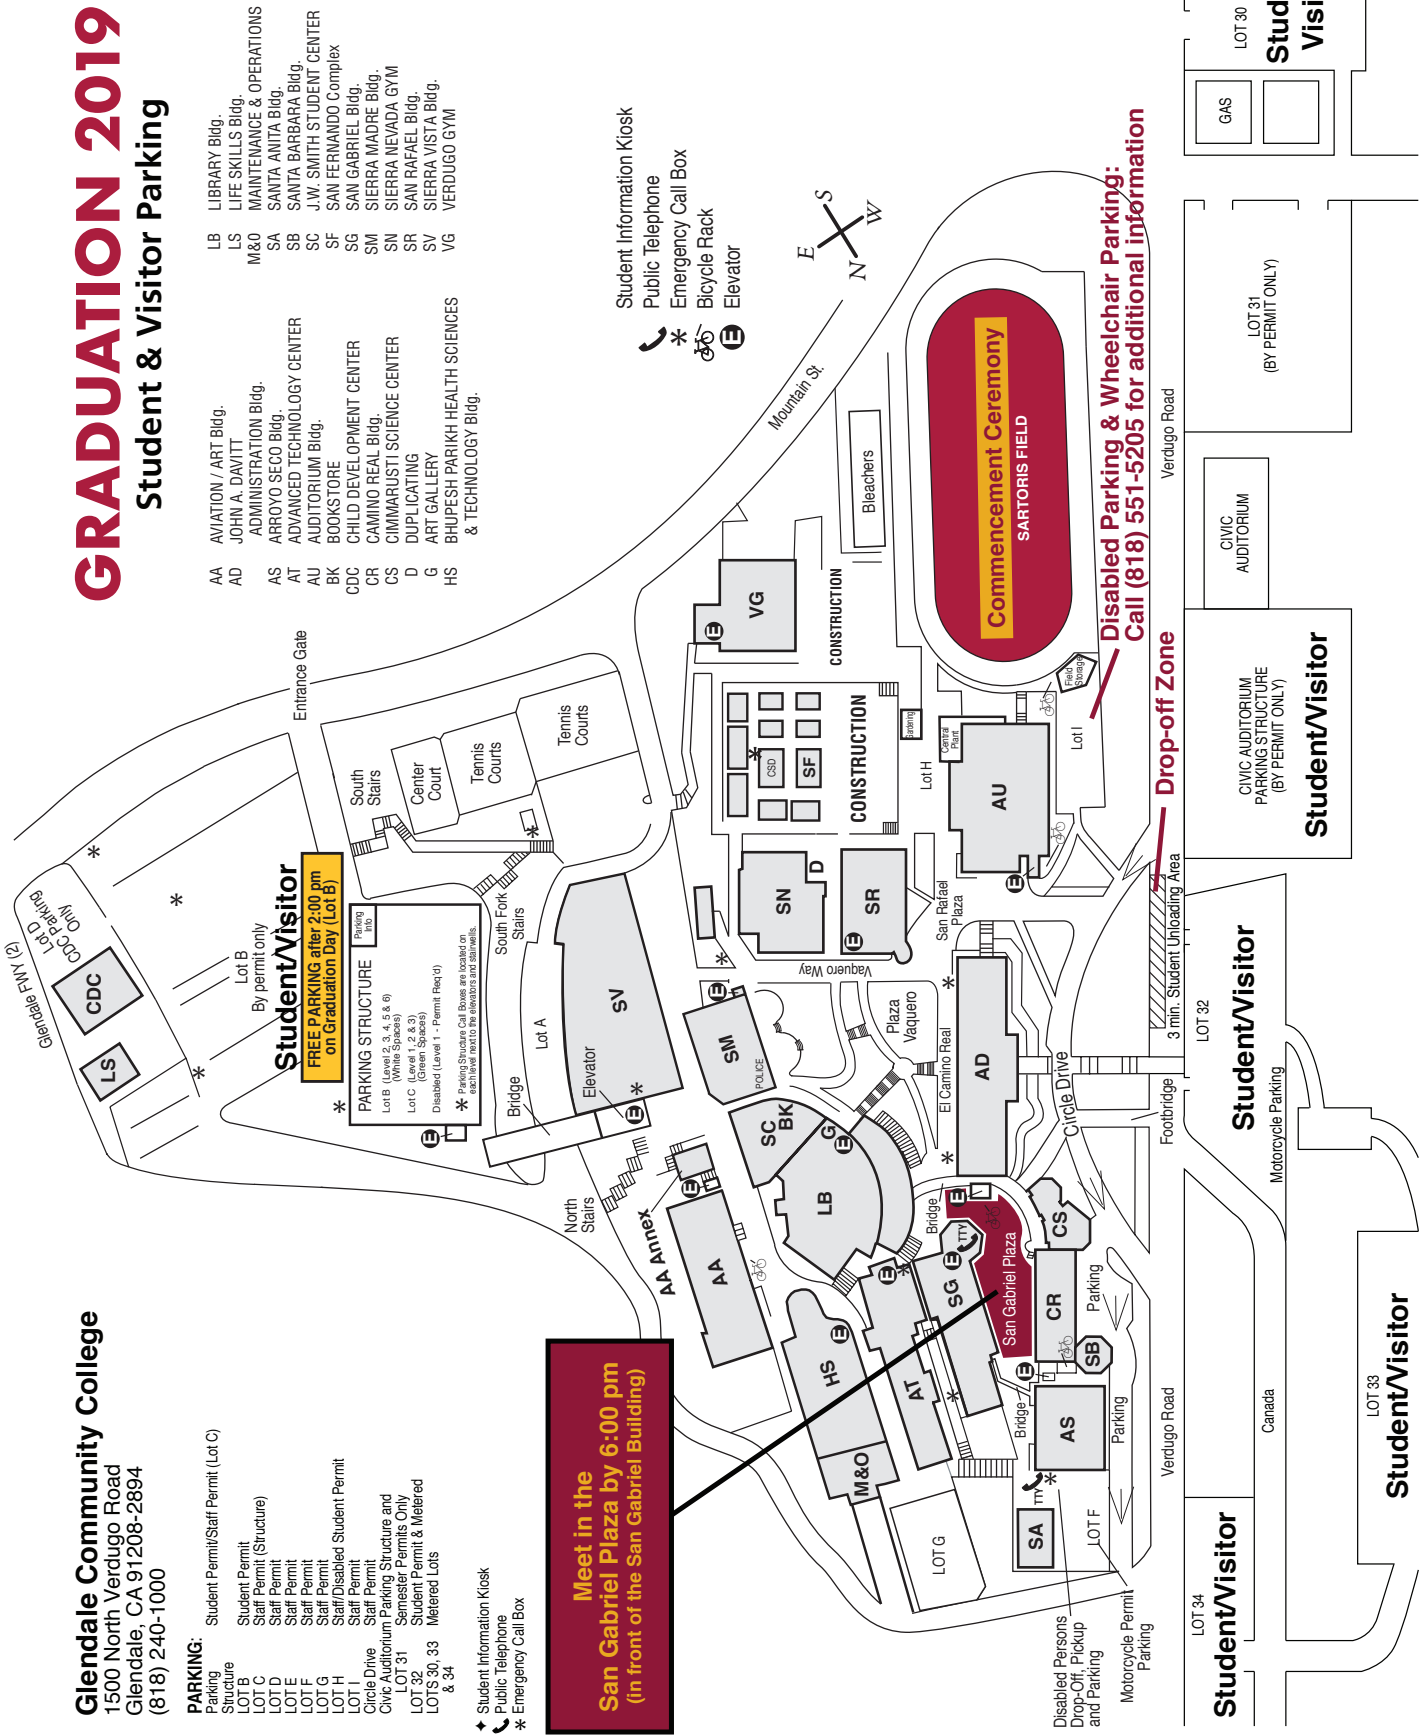

Glendale Community College
1500 North Verdugo Road
Glendale, CA 91208-2894
(818) 240-1000

GRADUATION 2019

Student & Visitor Parking

1. **PARKING:**
2. Student Permit/Staff Permit (Lot C)
   - Structure
   - LOT A
   - LOT B
   - LOT C
   - LOT D
   - LOT E
   - LOT F
   - LOT G
   - LOT H
   - LOT I
   - Circle Drive
   - Civic Auditorium Parking Structure and
   - LOT 31
   - Semester Permits Only
   - LOT 32
   - Student Permit & Metered
   - LOTS 30, 33
   - Metered Lots
   - & 34

- AA AVIATION / ART Bldg.
- AD JOHN A. DAVITT
- AS ADMINISTRATION Bldg.
- AT ARROYO SECO Bldg.
- AU ADVANCED TECHNOLOGY CENTER
- BK BOOKSTORE
- CDL CHILD DEVELOPMENT CENTER
- CR CAMINO REAL Bldg.
- CS CIMMARUSTI SCIENCE CENTER
- D DUPLICATING
- G ART GALLERY
- HS BHUPESH PARIKH HEALTH SCIENCES & TECHNOLOGY Bldg.
- LB LIBRARY Bldg.
- LS LIFE SKILLS Bldg.
- M&O MAINTENANCE & OPERATIONS
- SA SANTA ANITA Bldg.
- SB SANTA BARBARA Bldg.
- SC J.W. SMITH STUDENT CENTER
- SF SAN FERNANDO Complex
- SG SAN GABRIEL Bldg.
- SM SIERRA MADRE Bldg.
- SN SIERRA NEVADA GYM
- SR SAN RAFAEL Bldg.
- SV SIERRA VISTA Bldg.
- VG VERDUGO GYM

- ↑ Student Information Kiosk
- ☎ Public Telephone
- Emergency Call Box

Meet in the San Gabriel Plaza by 6:00 pm (In front of the San Gabriel Building)

Student/Visitor

FREE PARKING after 2:00 pm on Graduation Day (Lot B)

By permit only

PARKING STRUCTURE

Lot B (Level 2, 3, 4, 5 & 6) (White Spaces)

Lot C (Level 1, 2 & 3) (Green Spaces)

Disabled (Level 1 - Permit Req'd)

Disabled Parking & Wheelchair Parking: Call (818) 551-5205 for additional information

Drop-off Zone

Student/Visitor

Student/Visitor

Student/Visitor

LOT 31 (BY PERMIT ONLY)

LOT 30

Student/Visitor

LOT 34

Student/Visitor

LOT 33

Student/Visitor

CIVIC AUDITORIUM

CIVIC AUDITORIUM PARKING STRUCTURE (BY PERMIT ONLY)

Student/Visitor

LOT 31 (BY PERMIT ONLY)

LOT 30

Student/Visitor

Commencement Ceremony

SARTORIS FIELD

Disabled Persons Drop-Off, Pickup and Parking

Motorcycle Permit Parking

Verdugo Road

Footbridge

3 min. Student Unloading Area

Verdugo Road

- Student Information Kiosk
- Public Telephone
- Emergency Call Box
- Bicycle Rack
- Elevator