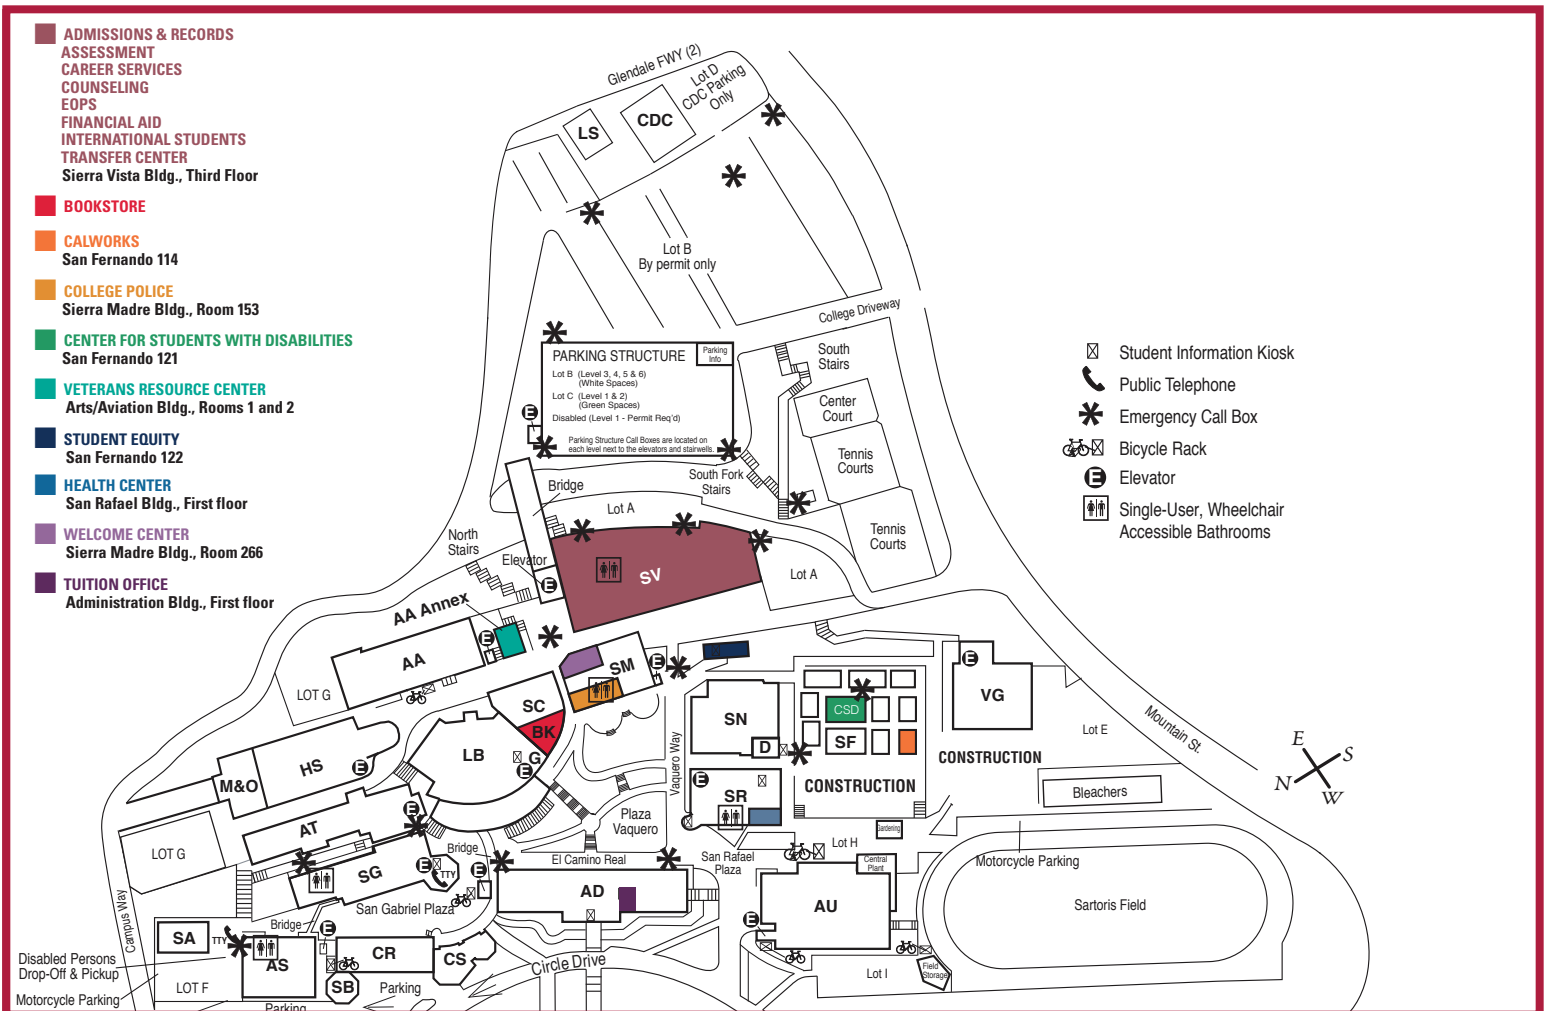

A QUICK GUIDE TO GCC

If you need help with...

COUNSELING?

Counseling - Sierra Vista Bldg., third floor

FINANCIAL AID?

Financial Aid - Sierra Vista Bldg., third floor

ID PICTURES?

Admissions & Records - Sierra Vista Bldg., third floor

PARKING PERMIT?

Tuition & Fees - Administration Bldg., first floor

PAYING FEES?

Tuition & Fees - Administration Bldg., first floor

TEXTBOOKS?

GCC Bookstore - Student Center Bldg., first floor

ADDITIONAL QUESTIONS CAN BE ANSWERED BY THE WELCOME CENTER LOCATED IN THE SIERRA MADRE BUILDING, ROOM 266.

A DIGITAL VERSION OF THIS GUIDE CAN BE FOUND AT WWW.GLENDALE.EDU/HI

LET'S **GET** GOING @GCC?

KEEP YOUR MOMENTUM GOING BY ACCESSING ONE OF THE HELPFUL SERVICES BELOW.
WWW.GLENDALE.EDU/STUDENTSERVICES

started